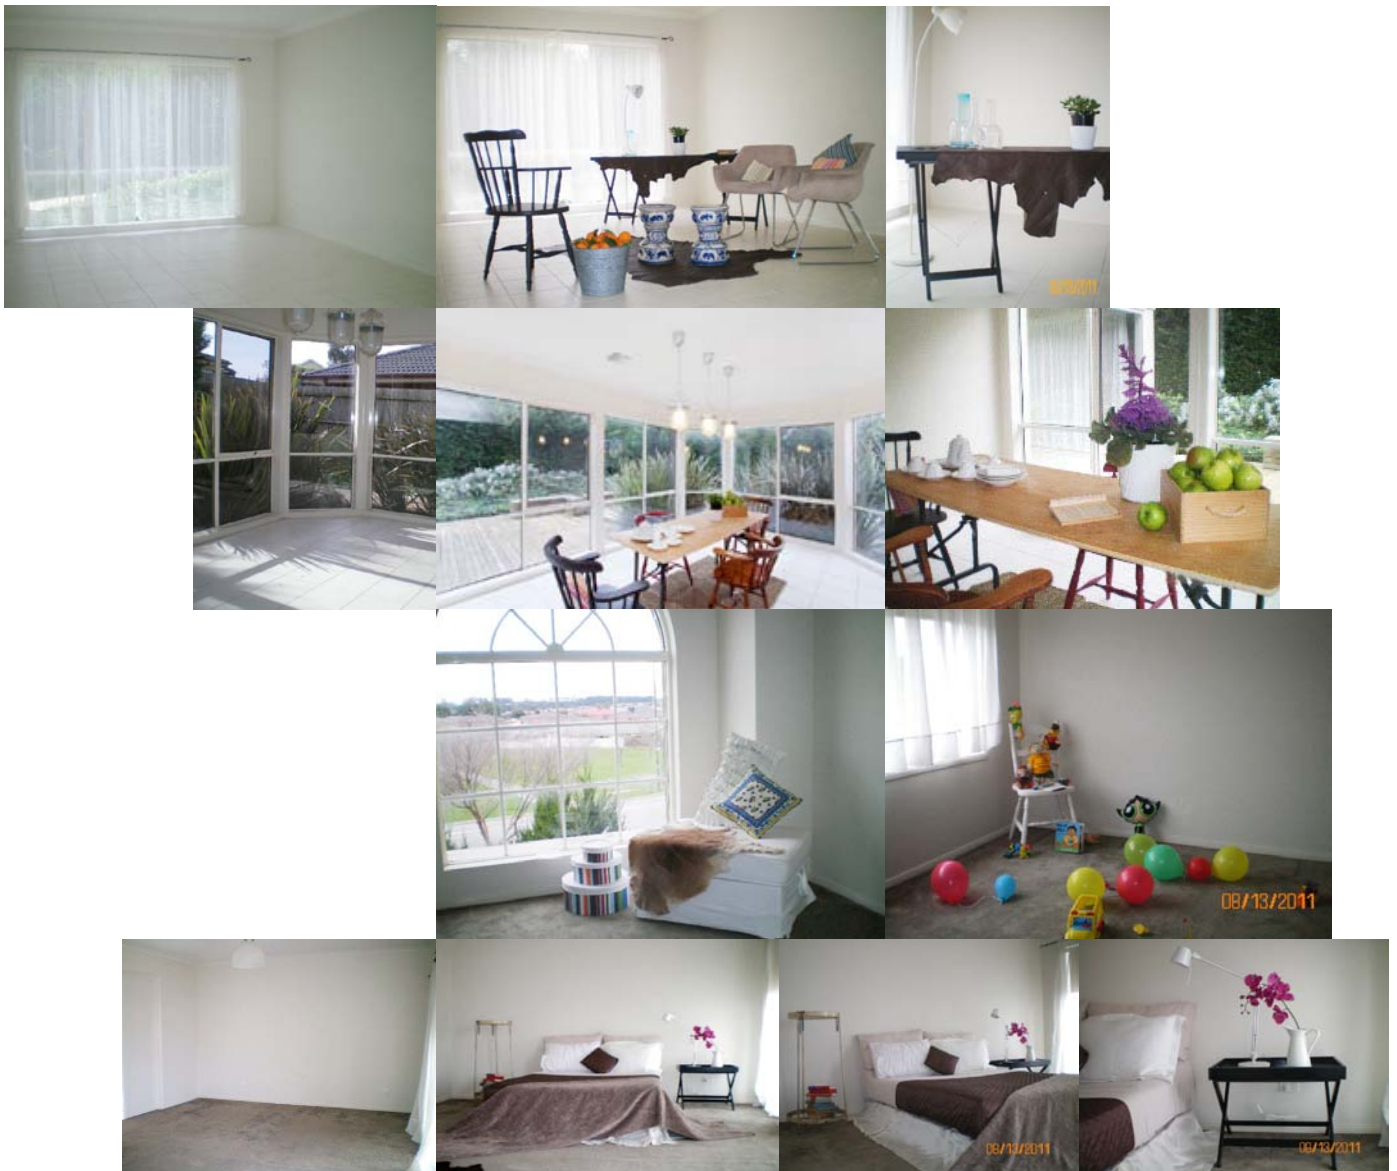

# Property styling

Location – South Eastern Melbourne Victoria  
 Brief – styling a 4 beds family home for marketing purpose  
 Areas - family, meal, play, retreat, and master bed  
 Result - property was sold at the end of four weeks campaign

Location – Carrum Down Victoria

Brief – styling a 4 beds family home for marketing purpose

Areas - internal and external garden

Result - property was sold at the third week campaign

*No available image*

Location –Caroline Springs West Melbourne Victoria

Brief – styling a 4 beds family home for marketing purpose

Areas - formal living, family, kitchen, rumpus, retreat

Result - property was sold at the second week campaign

*No available image*

Location – Sunbury Victoria

Brief – styling a 5 beds family home for marketing purpose

Areas - formal living, family, rumpus, retreat

Result - property was sold at the end of second week campaign

*No available image*

Location – Greenvale Victoria